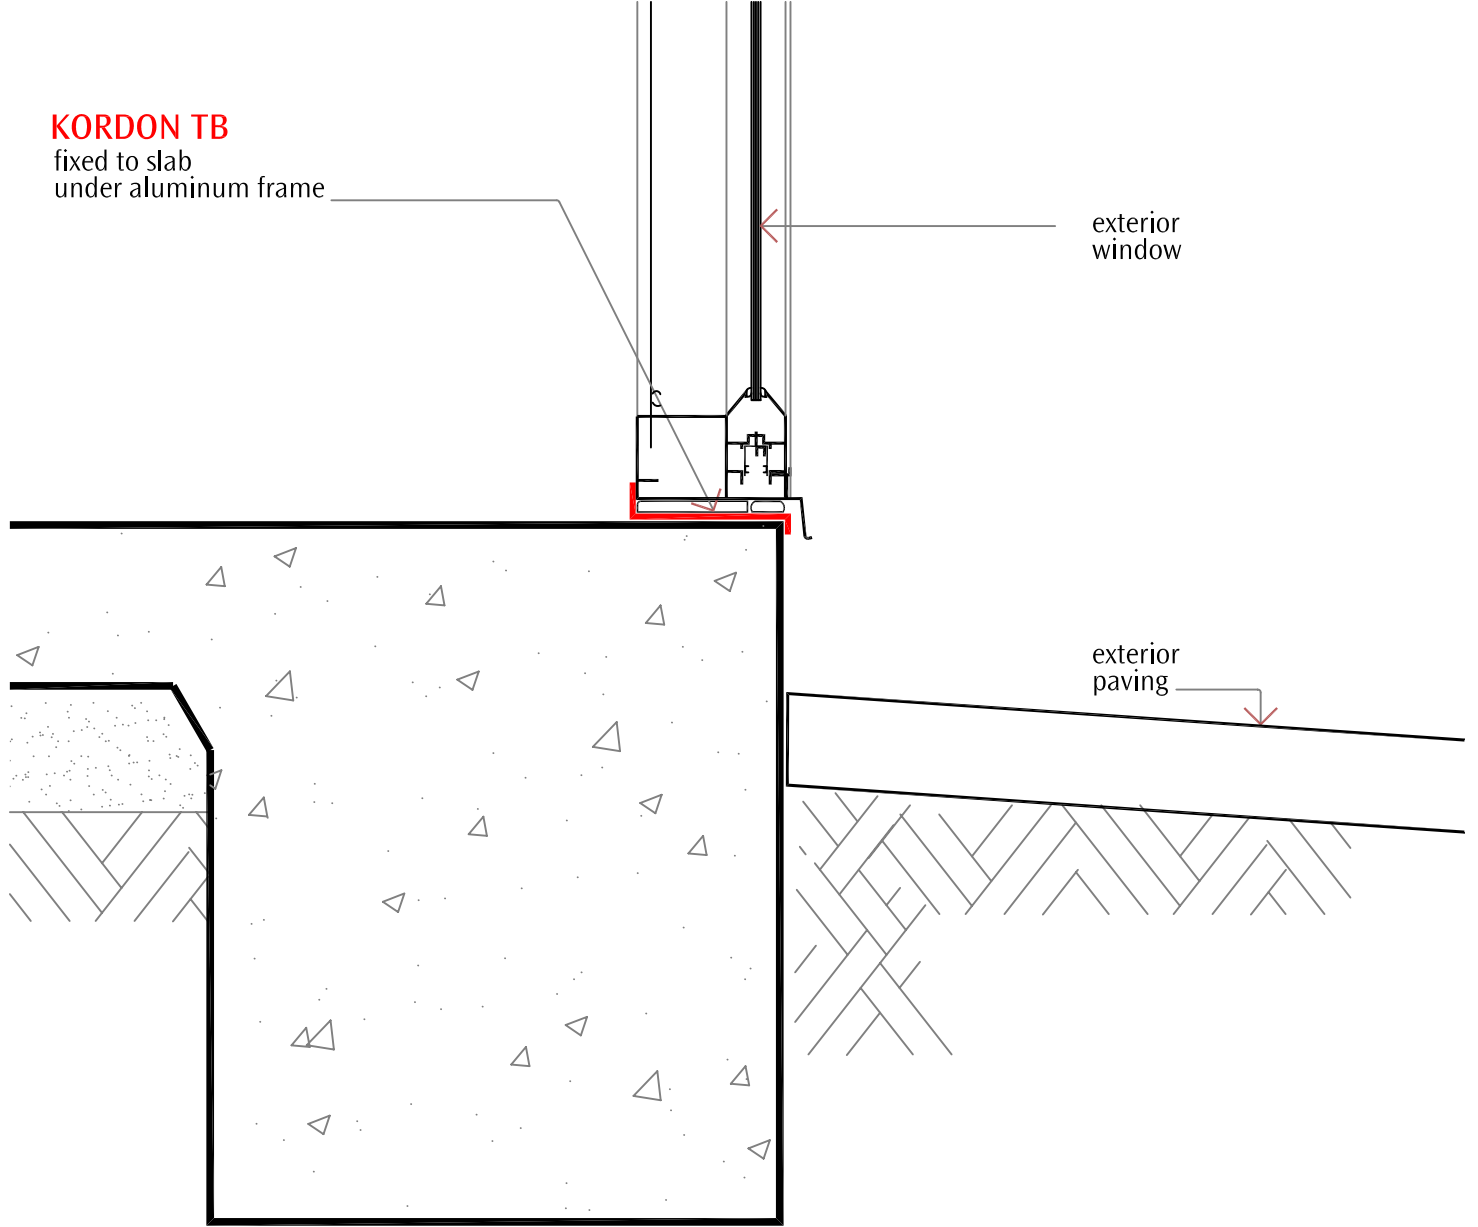

**KORDON TB**

fixed to slab  
under aluminum frame

exterior  
window

exterior  
paving

 **KORDON TERMITE BARRIER**

Bayer Environmental Science

Subject

Sheet No.

**section- glazed wall**

**sk 074**