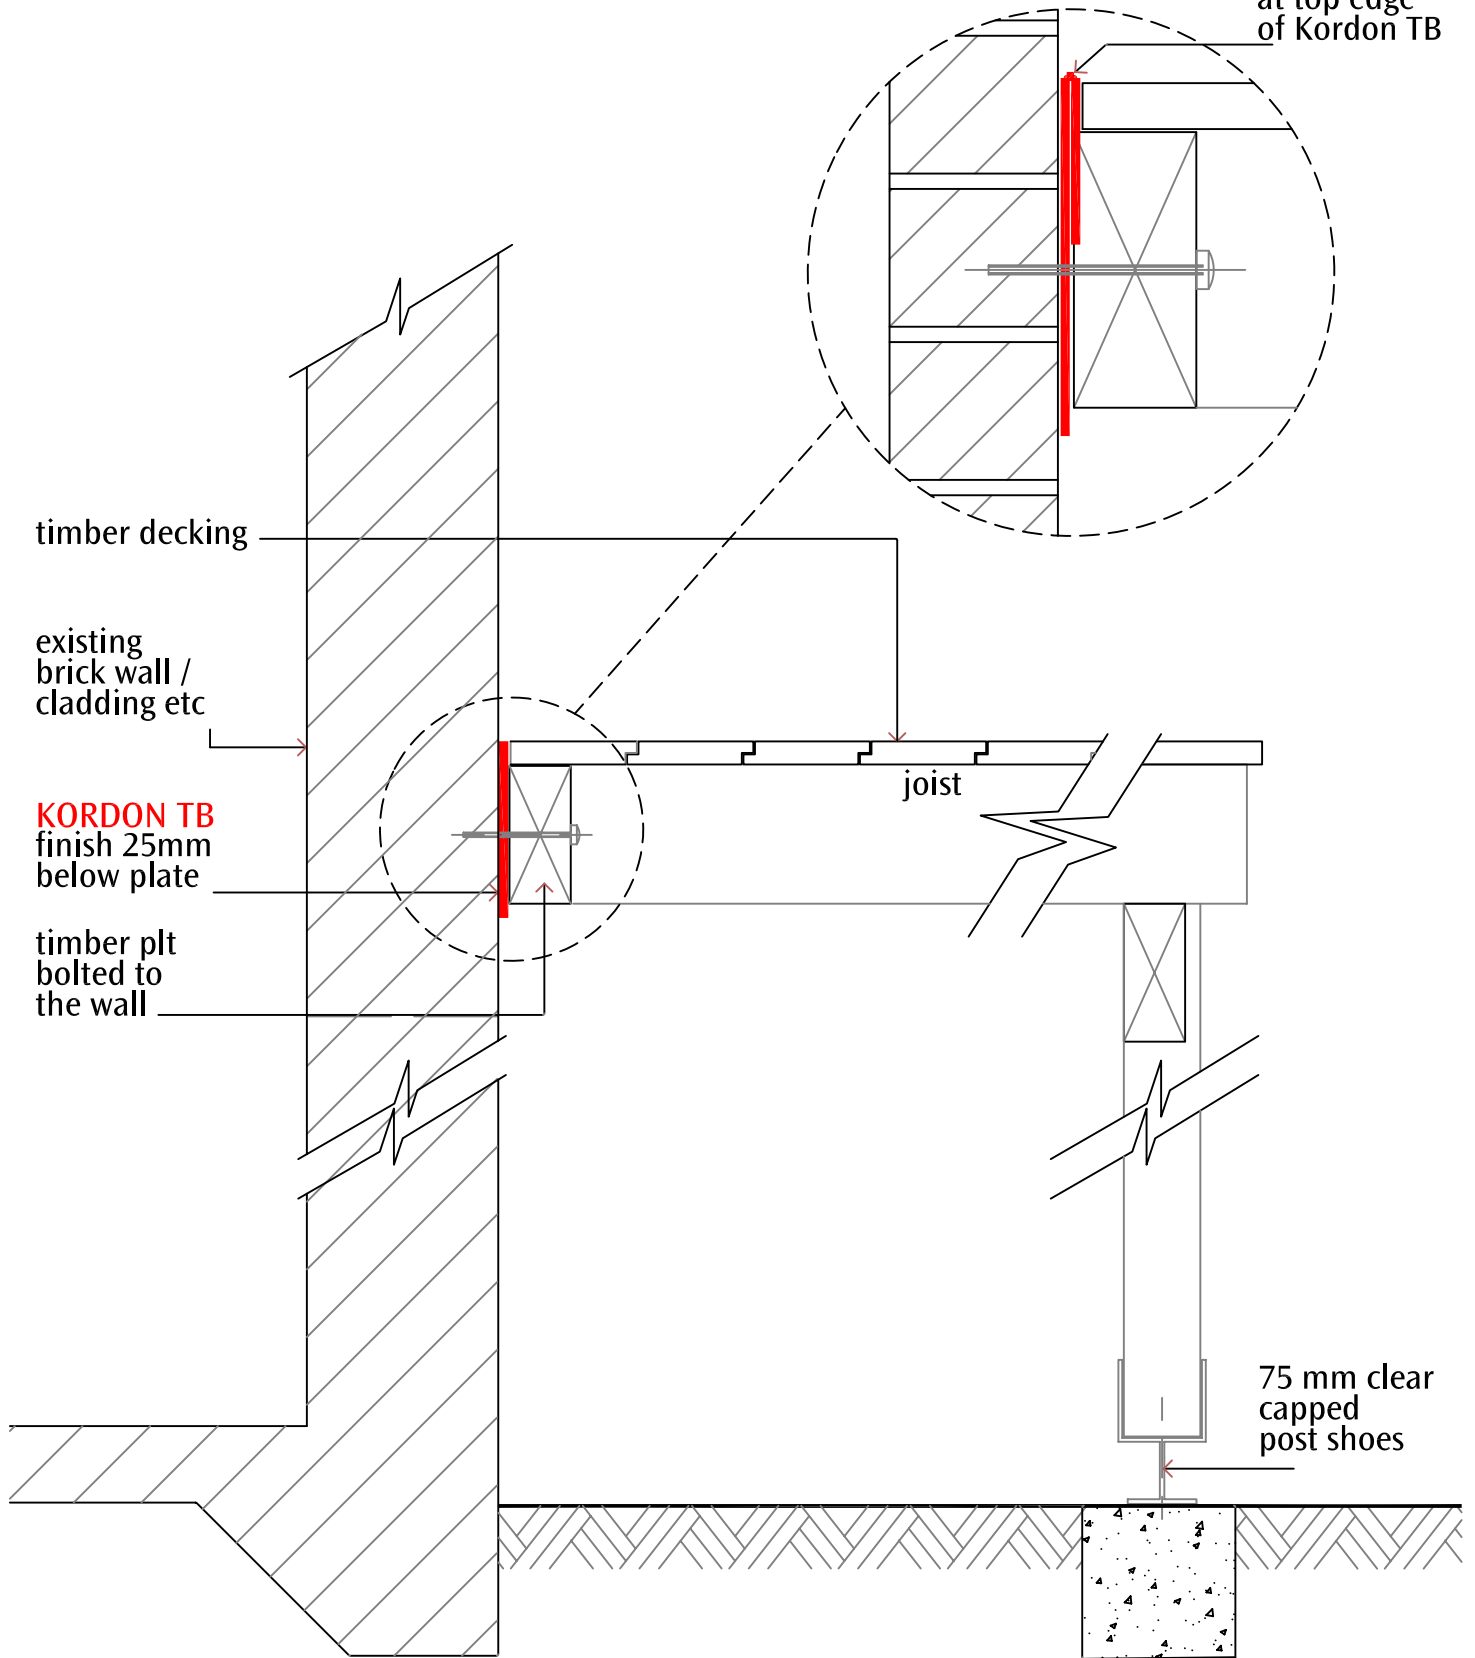

note fold
at top edge
of Kordon TB

timber decking

existing
brick wall /
cladding etc

KORDON TB
finish 25mm
below plate

timber plt
bolted to
the wall

joist

75 mm clear
capped
post shoes

 **KORDON TERMITE BARRIER**

Bayer Environmental Science

Subject

Sheet No.

outside decking addition

kd 062