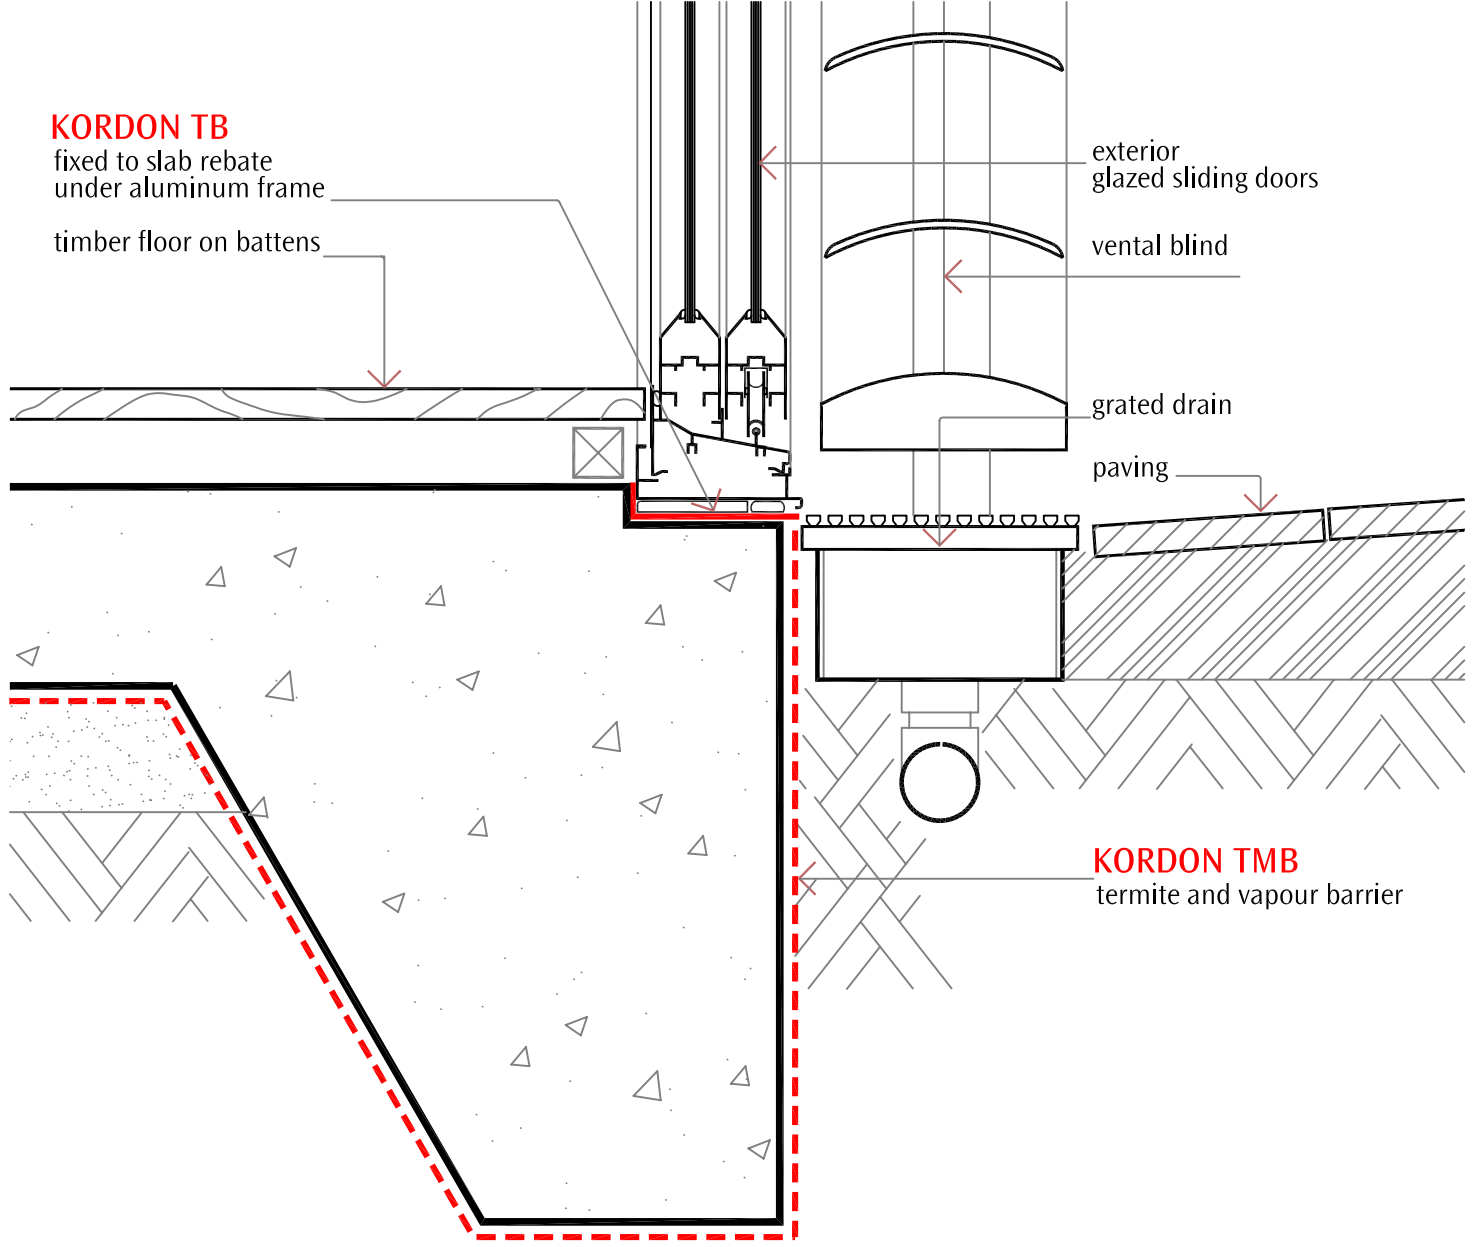

KORDON TB

fixed to slab rebate
under aluminum frame

timber floor on battens

exterior
glazed sliding doors

vental blind

grated drain

paving

KORDON TMB

termite and vapour barrier

NOTE:

The above detail must be installed in conjunction with the completed
"Kordon Termite Barrier Visual Inspection Zone - Home owner Acknowledgment " form

 **KORDON TERMITE BARRIER**

Bayer Environmental Science

Subject

Sheet No.

grated drain / slab edge

kd 060